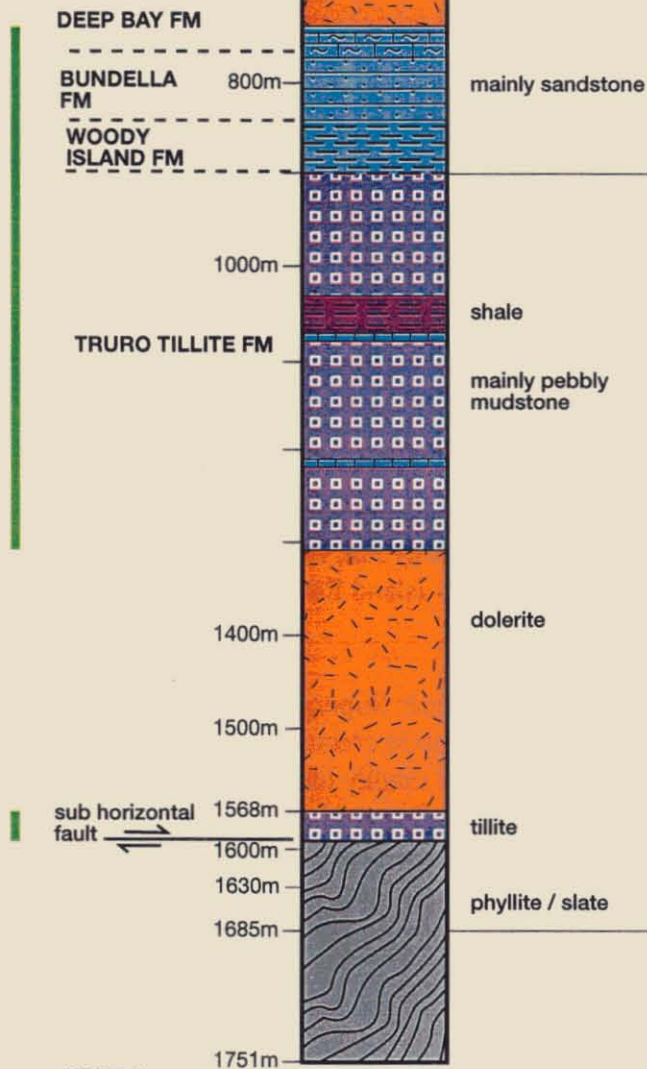

# Shittim #1 Well Log, North Bruny Island

374004

Figure 2A

Figure 2