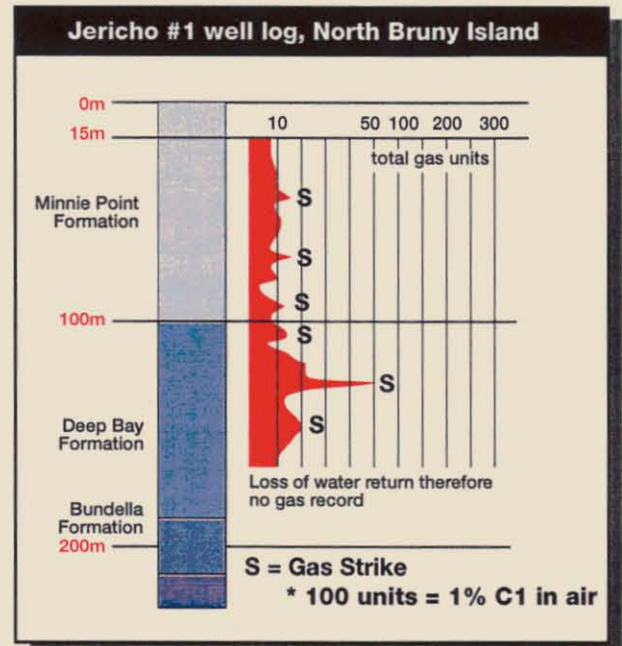

# Shittim #1 Well Log, North Bruny Island

374004

Figure 2A

Figure 2