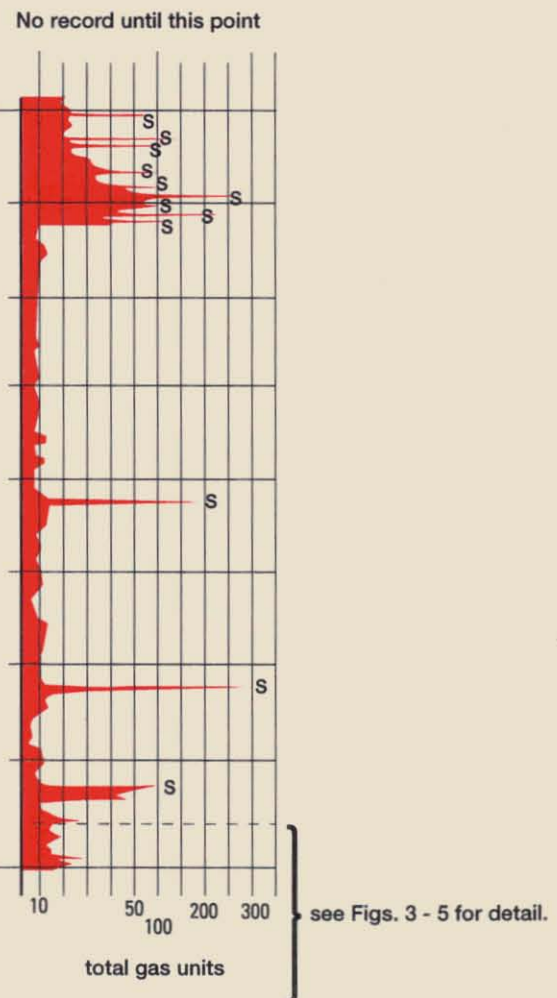

# Shittim #1 Well Log, North Bruny Island

374004

Figure 2A

Figure 2