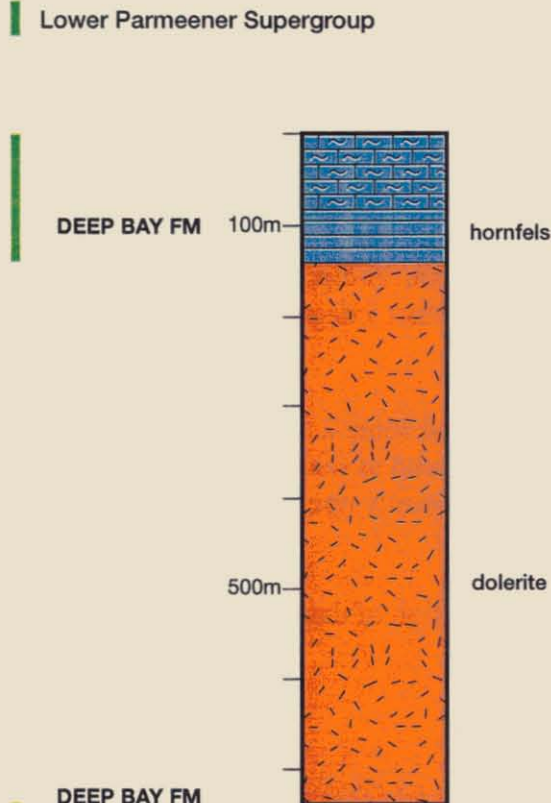

# Shittim #1 Well Log, North Bruny Island

374004

Figure 2A

Figure 2