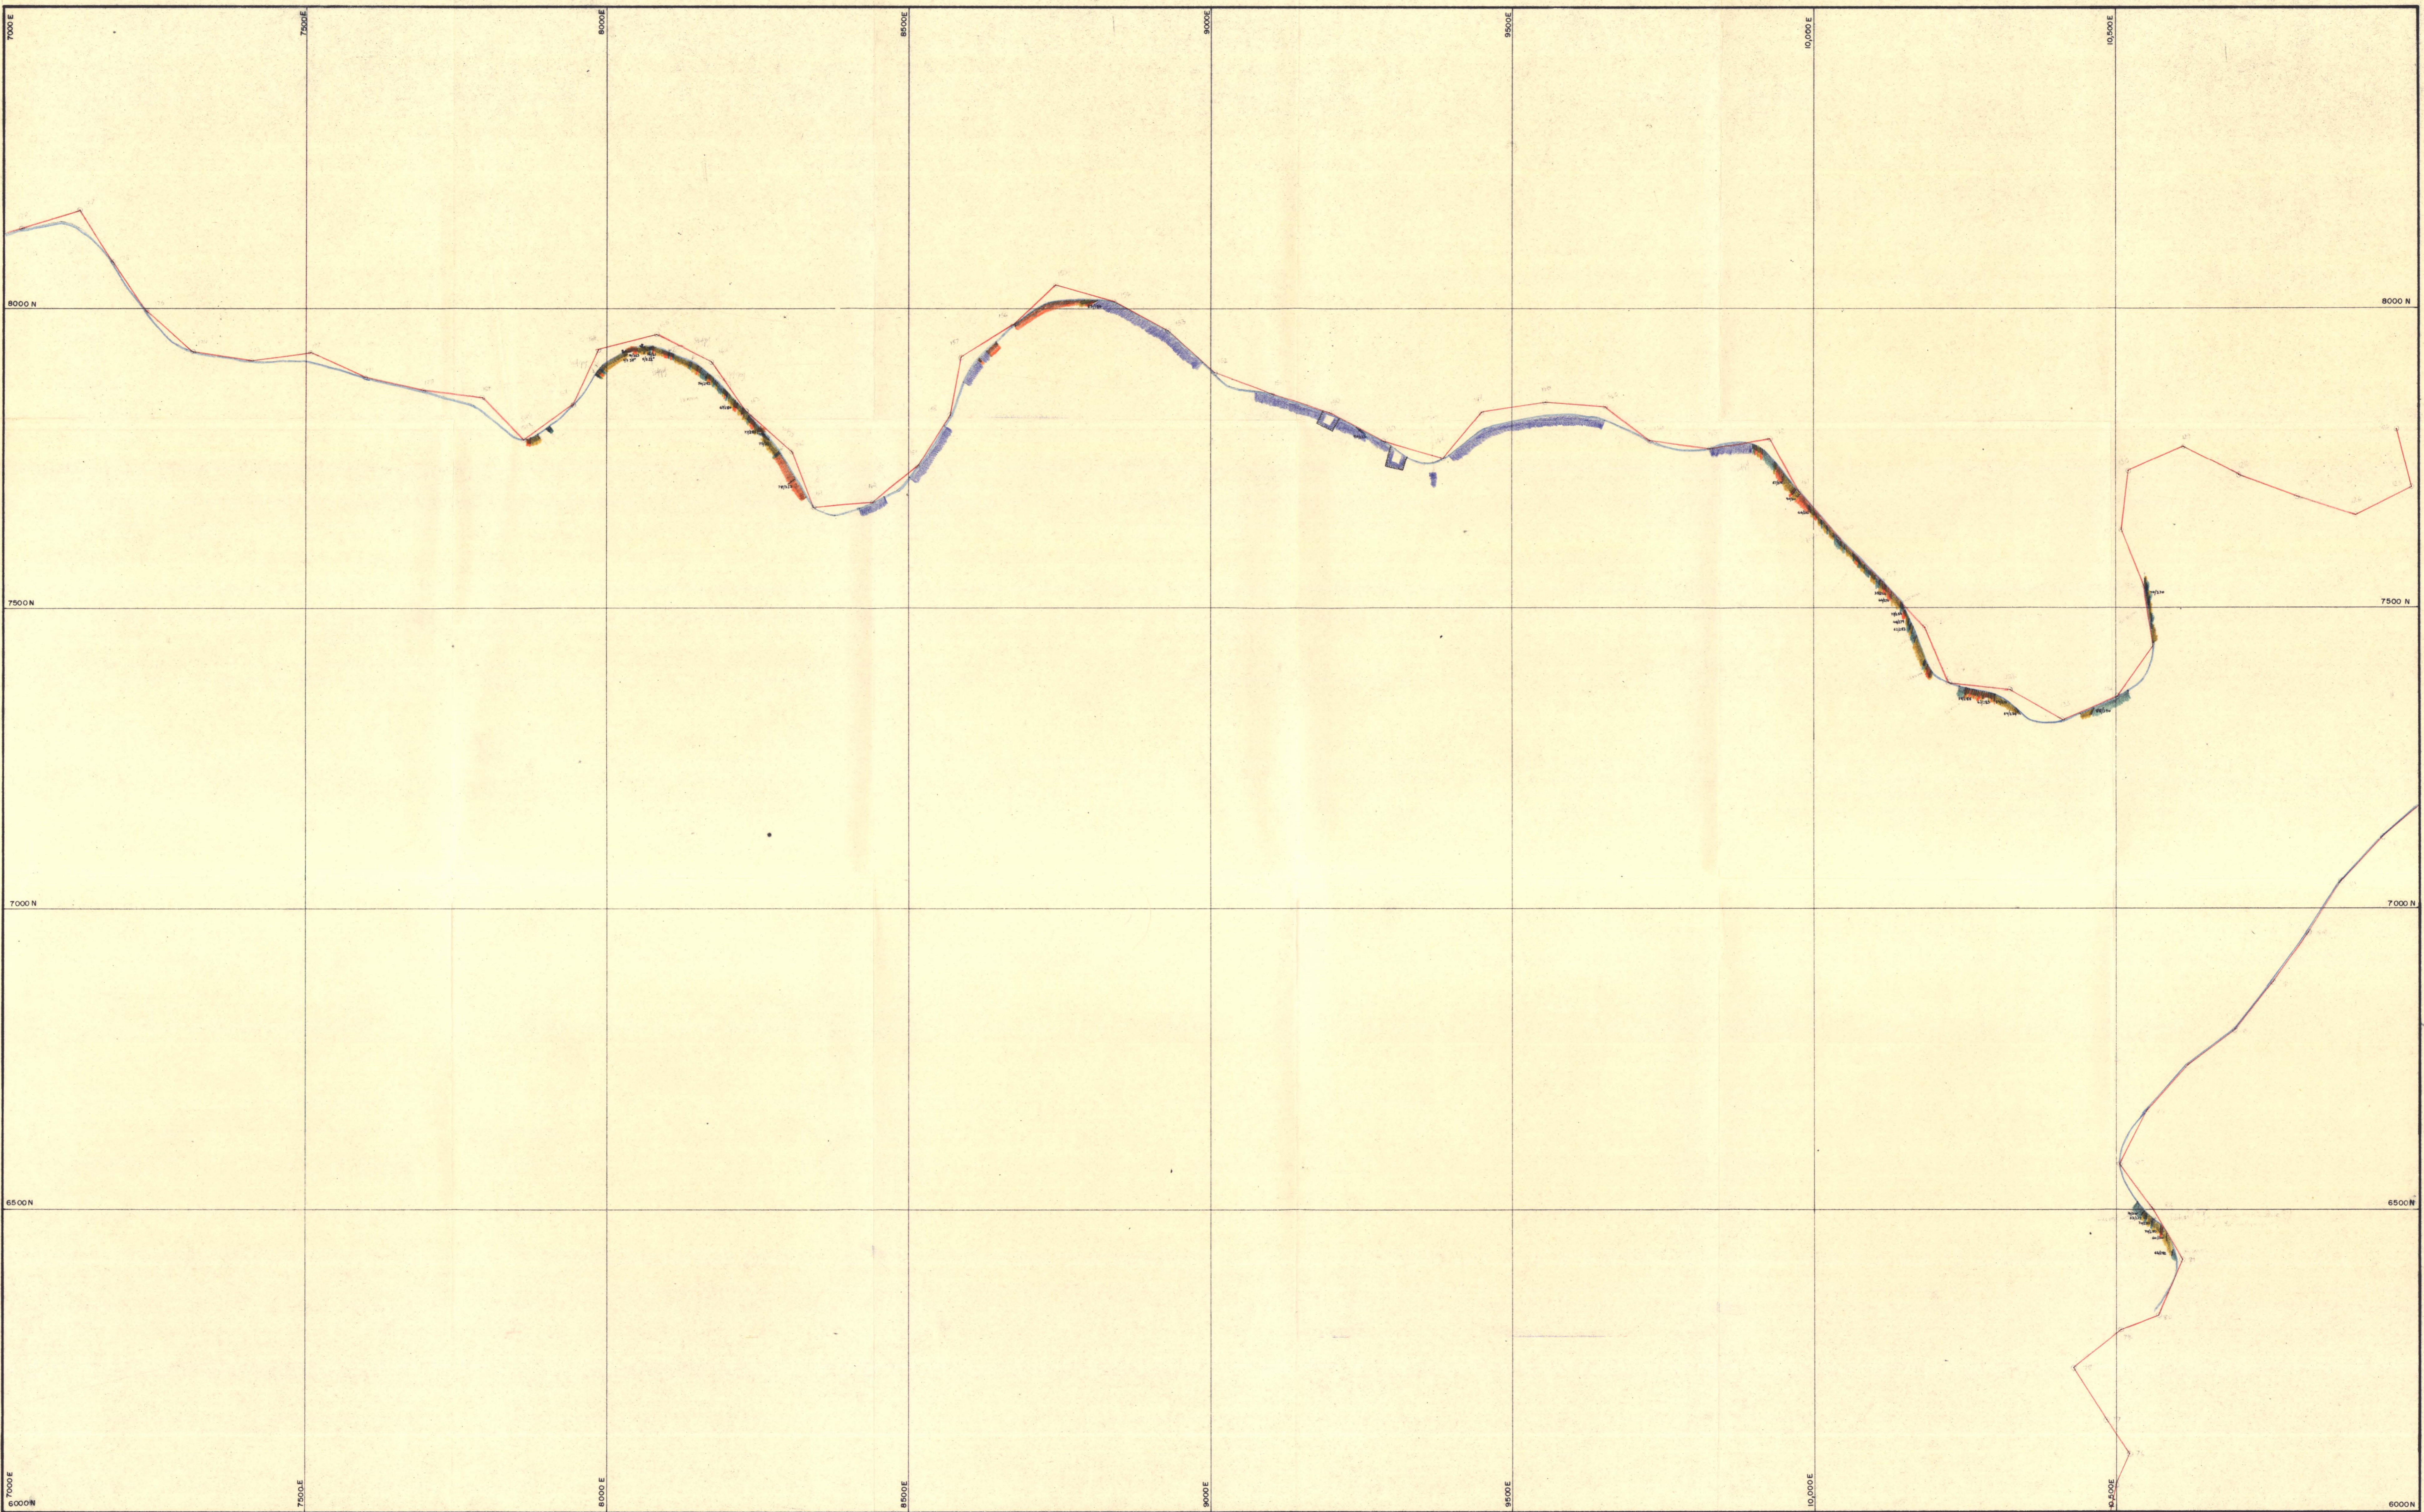

CLEVELAND MINE , TASMANIA  
SURFACE GEOLOGICAL FACT PLAN  
SHEET 3 NORTH 3 EAST

65-0384 p 91

CLEVELAND MINE, TASMANIA  
SURFACE GEOLOGICAL FACT PLAN  
SHEET 4 NORTH 2 EAST

65-0384 p 92

CLEVELAND MINE, TASMANIA  
 SURFACE GEOLOGICAL FACT PLAN  
 SHEET 4 NORTH 3 EAST

65-0384 P.93

CLEVELAND MINE , TASMANIA  
SURFACE GEOLOGICAL FACT PLAN  
SHEET 4 NORTH 4 EAST

65-0384 P 94

CLEVELAND MINE, TASMANIA  
 SURFACE GEOLOGICAL FACT PLAN  
 SHEET 3 NORTH 2 EAST

65.0364 P 95

CLEVELAND MINE , TASMANIA  
SURFACE GEOLOGICAL FACT PLAN  
SHEET I NORTH EAST

65-0384 P 96

CLEVELAND MINE, TASMANIA  
SURFACE GEOLOGICAL FACT PLAN  
SHEET 2 NORTH | EAST

65\_0384 P 97

CLEVELAND MINE, TASMANIA  
SURFACE GEOLOGICAL FACT PLAN  
SHEET 2 NORTH 2 EAST

65-0384 P 98