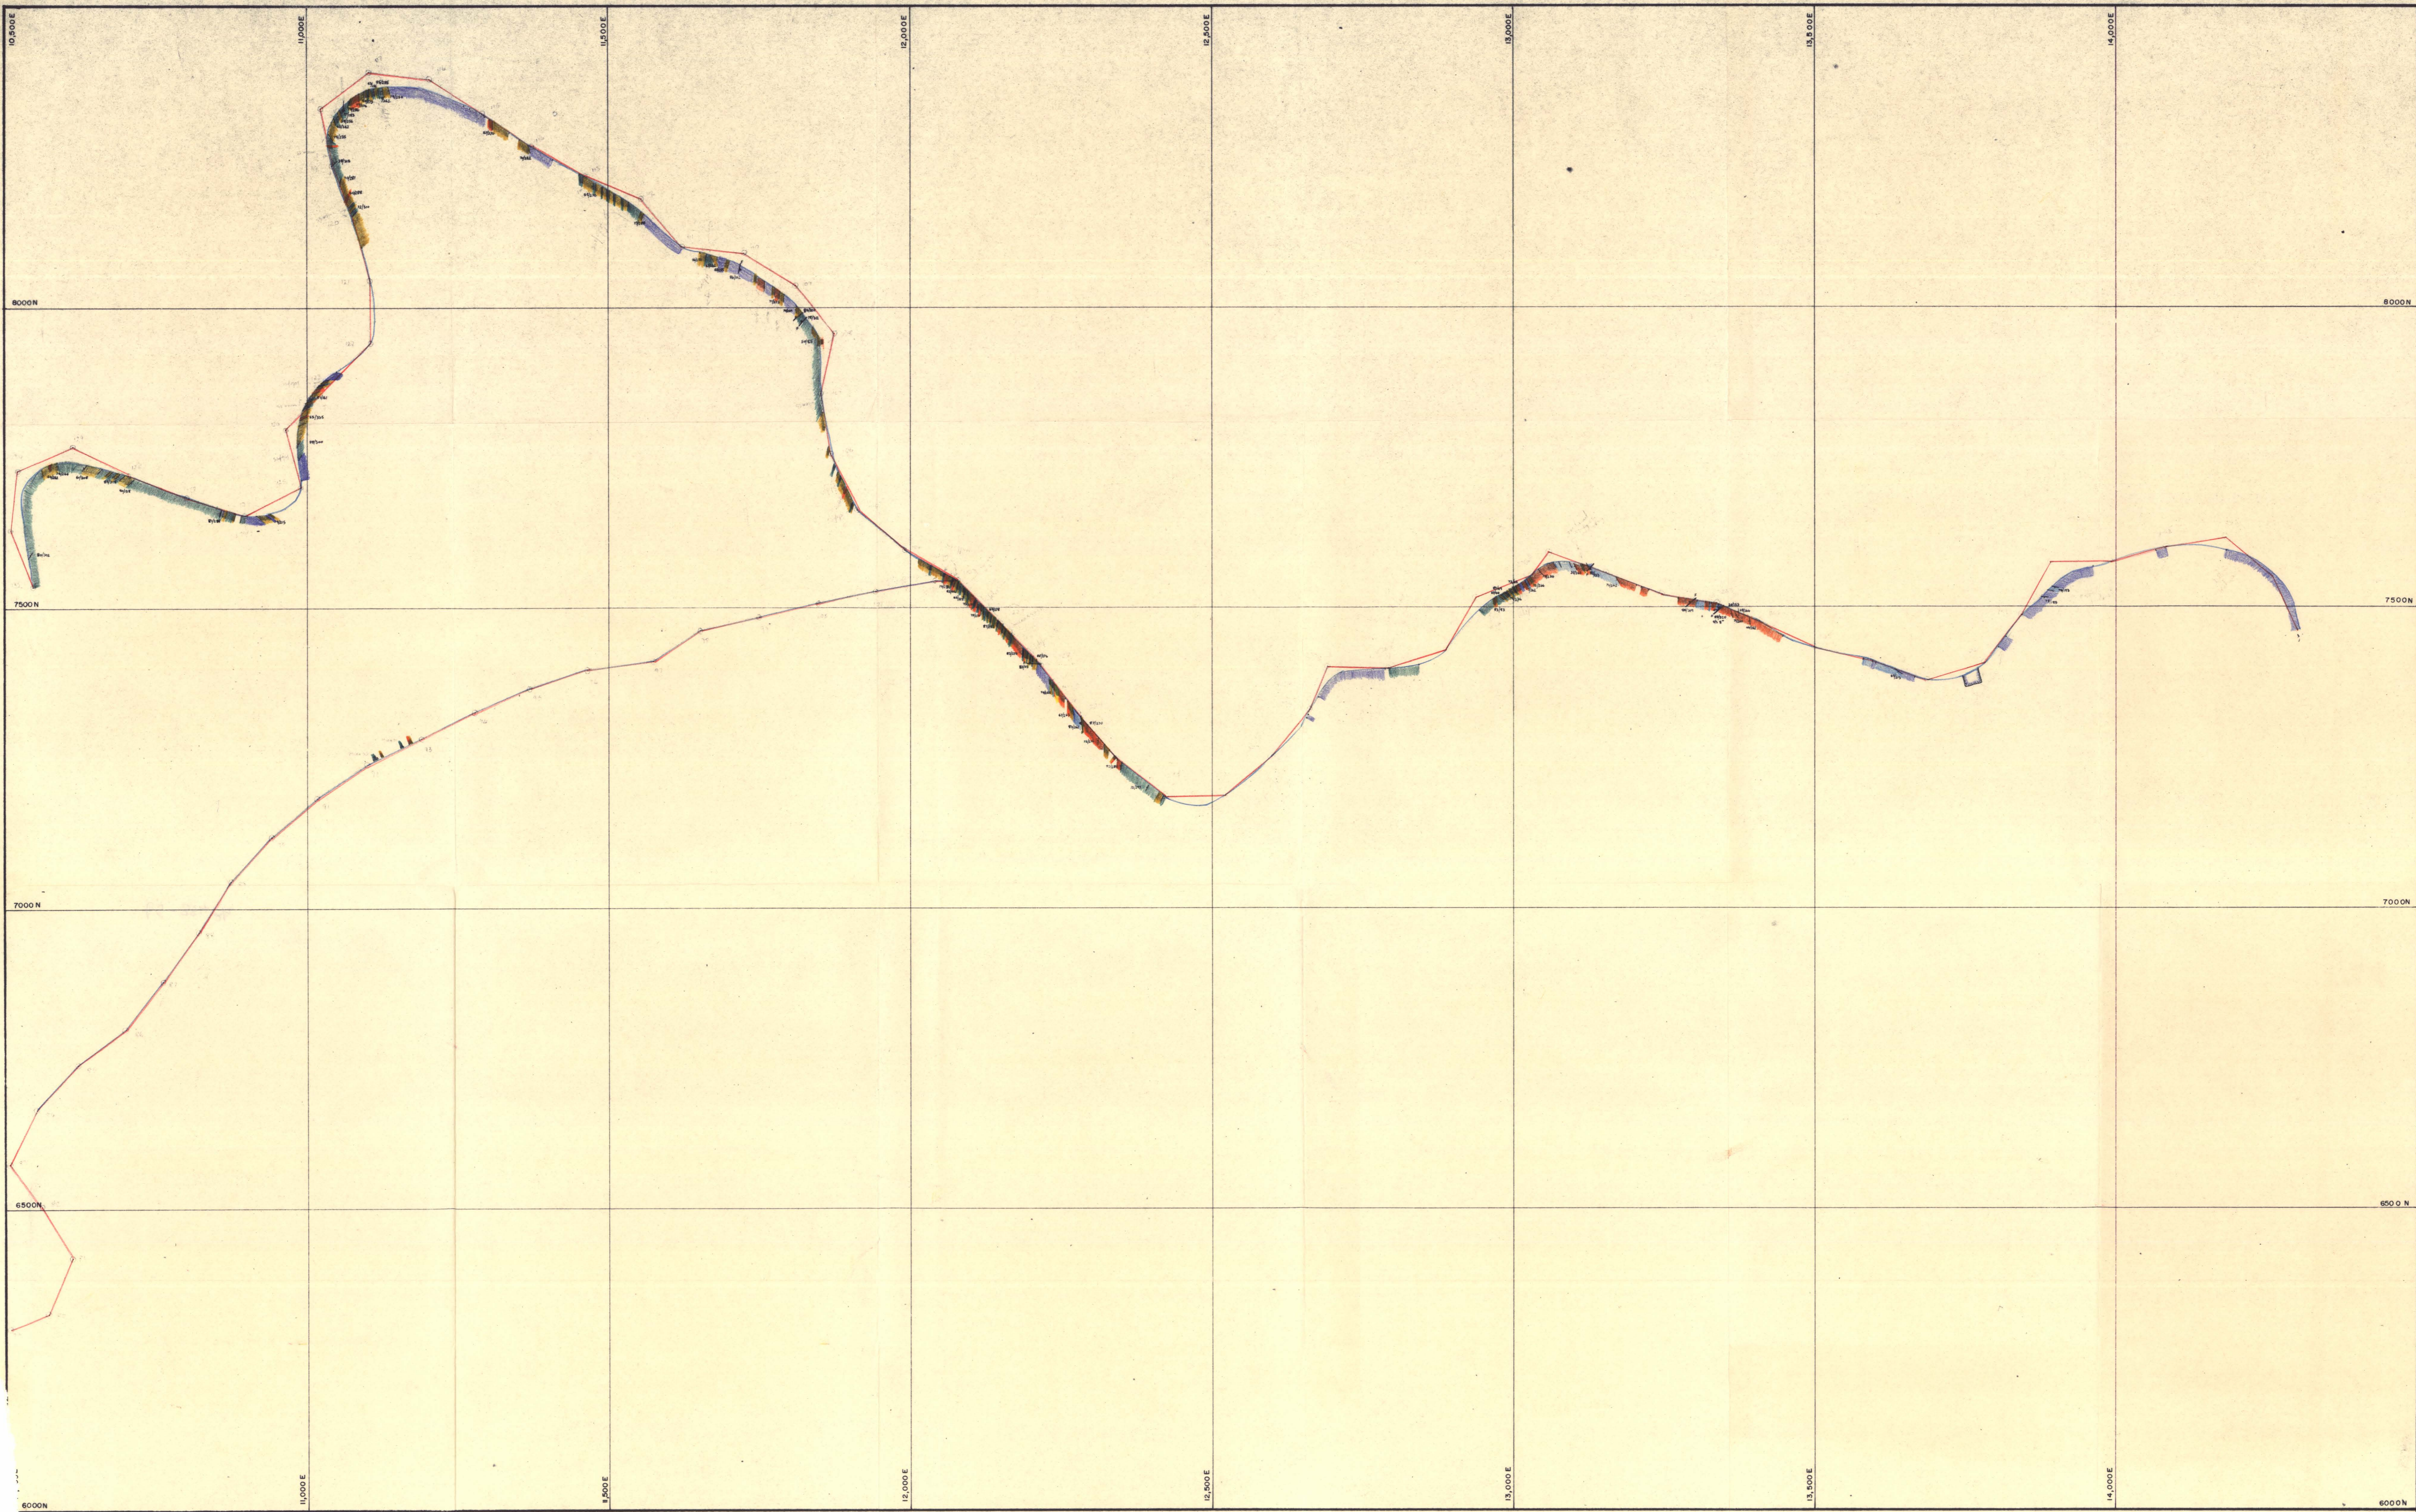

CLEVELAND MINE , TASMANIA  
SURFACE GEOLOGICAL FACT PLAN  
SHEET 3 NORTH 3 EAST

65-0384 p 91

CLEVELAND MINE, TASMANIA  
SURFACE GEOLOGICAL FACT PLAN  
SHEET 4 NORTH 2 EAST

65-0384 p 92

CLEVELAND MINE, TASMANIA  
 SURFACE GEOLOGICAL FACT PLAN  
 SHEET 4 NORTH 3 EAST

65-0384 P.93

CLEVELAND MINE , TASMANIA  
SURFACE GEOLOGICAL FACT PLAN  
SHEET 4 NORTH 4 EAST

65-0384 P 94

CLEVELAND MINE, TASMANIA  
 SURFACE GEOLOGICAL FACT PLAN  
 SHEET 3 NORTH 2 EAST

65.0364 P 95

CLEVELAND MINE , TASMANIA  
SURFACE GEOLOGICAL FACT PLAN  
SHEET I NORTH EAST

65-0384 P 96

CLEVELAND MINE, TASMANIA  
SURFACE GEOLOGICAL FACT PLAN  
SHEET 2 NORTH | EAST

65\_0384 P 97

CLEVELAND MINE, TASMANIA  
SURFACE GEOLOGICAL FACT PLAN  
SHEET 2 NORTH 2 EAST

65-0384 P 98