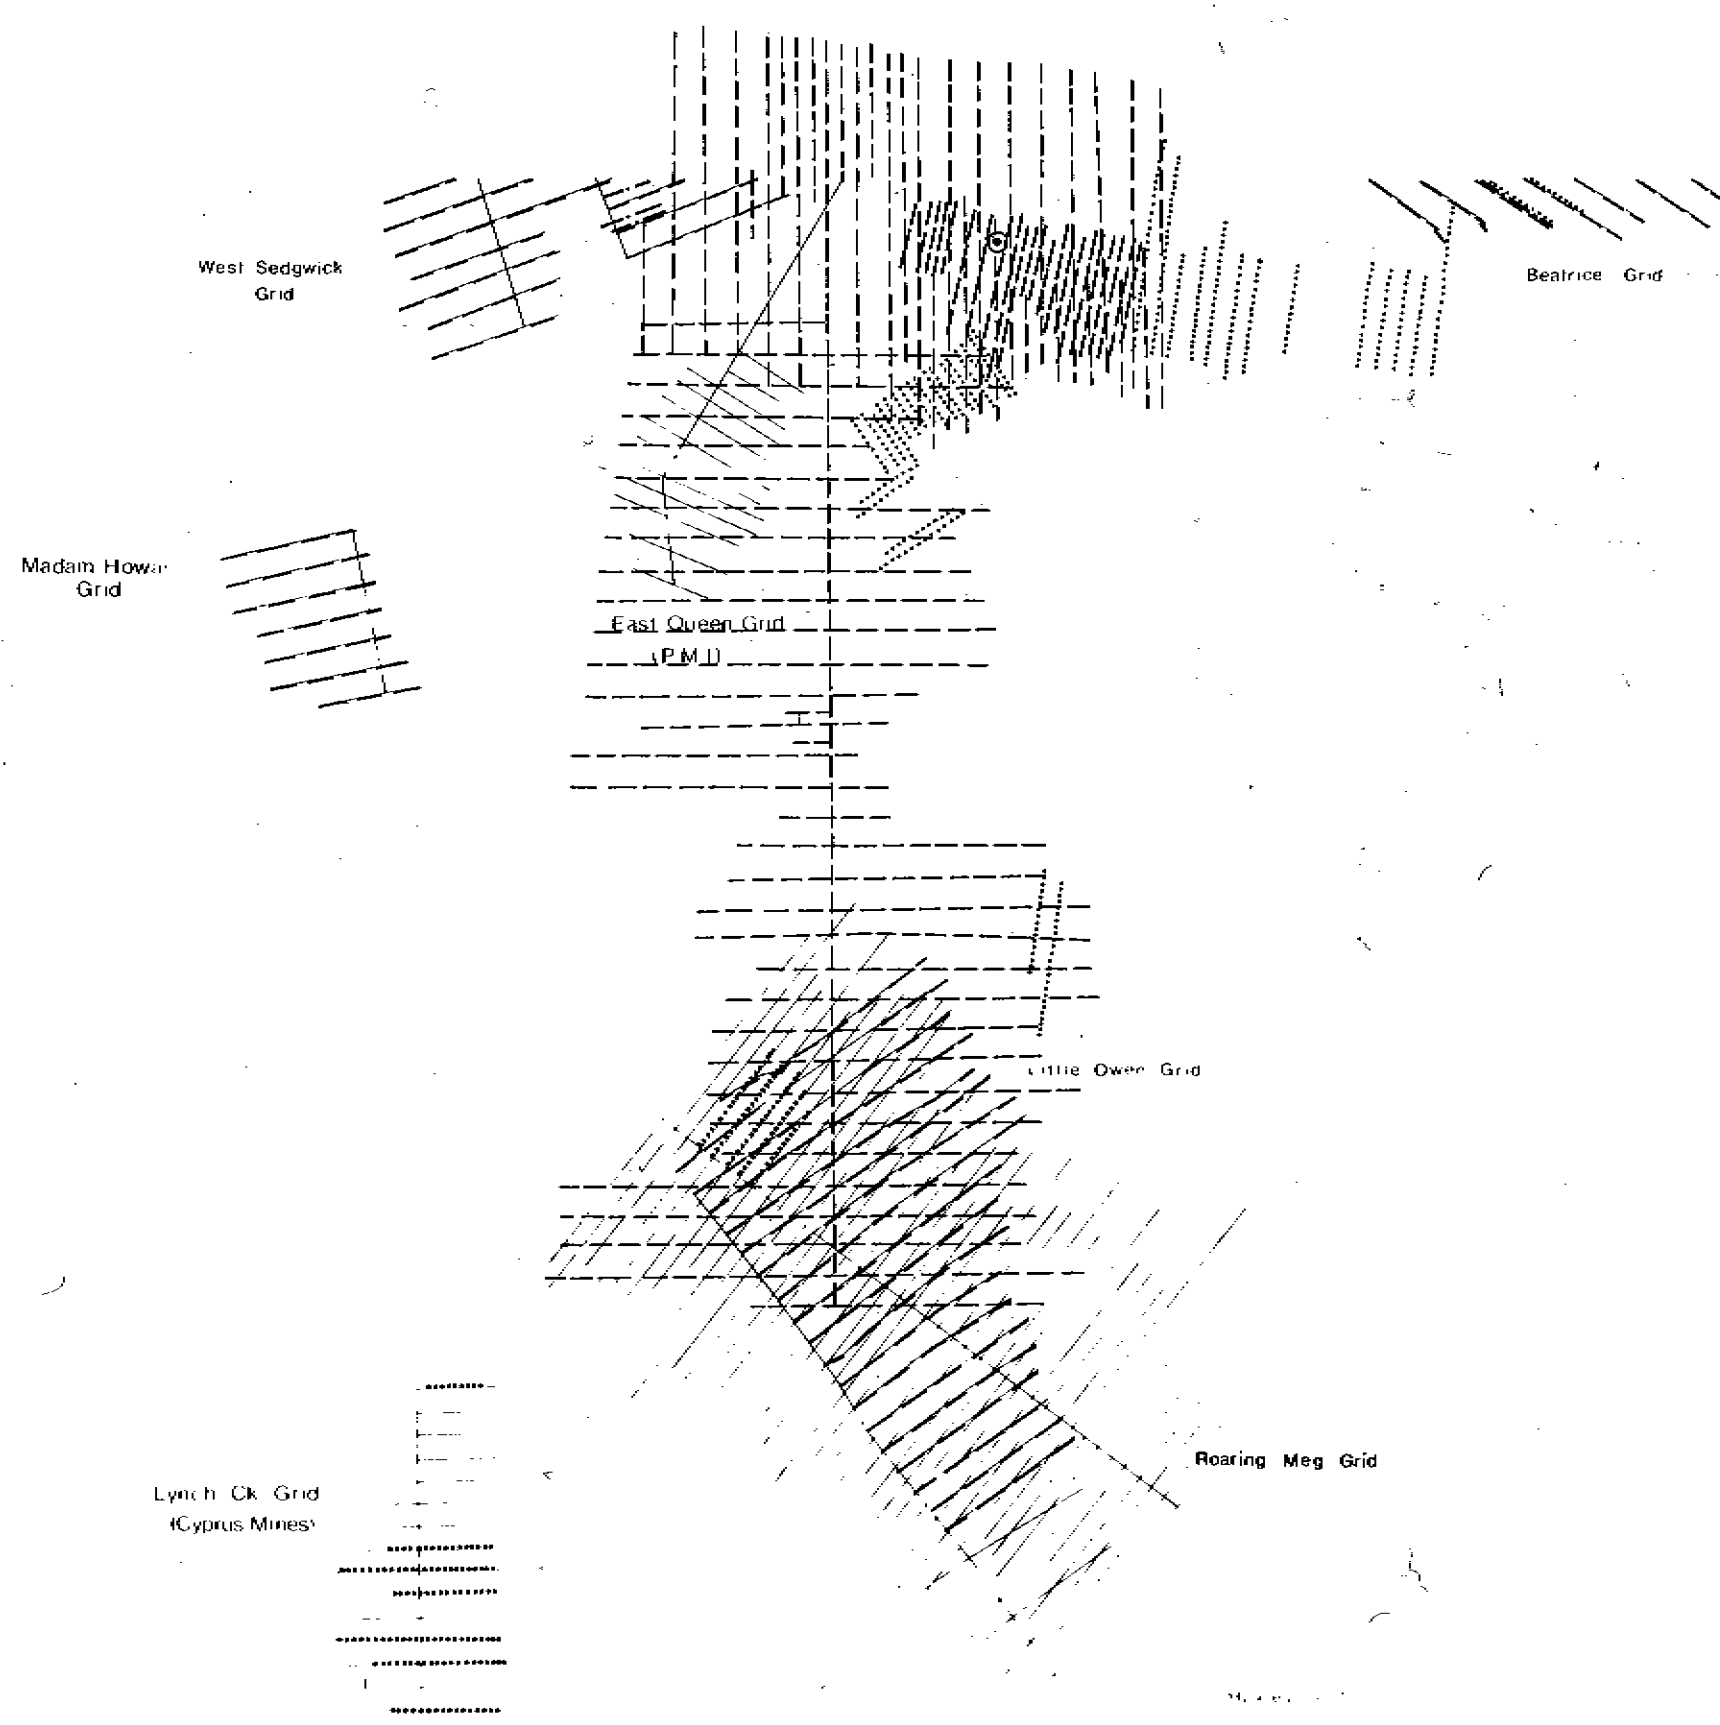

**West Sedgwick Grid**  
--- Scintrex, 1977 Mt. Lyell File No. 36, Gradient Array  
--- Scintrex, 1977 Mt. Lyell File No. 36, Pole - Dipole

**Madame Howard Grid**  
--- Scintrex, 1974 Mt. Lyell File No. 29, Gradient Array

**Lynch Creek Grid**  
--- Cyprus Mines Corp., 1972 Mt. Lyell Files, Dipole-Dipole  
--- Scintrex, 1980 Mt. Lyell File No. 51, Dipole - Dipole

**Beatrice Grid**  
--- Scintrex, 1977 Annual Report 1977/78, Gradient Array  
--- Scintrex, 1980 Mt. Lyell File No. 53, Dipole-Dipole

**Intercolonial Spur Grid (I.N.A.L.)**

**Intercolonial Spur Grid**  
--- I.N.A.L., 1974 Mt. Lyell Files UNAL1974, Pole - Dipole

**East Darwin Grid (I.N.A.L.)**

**East Darwin Grid**  
--- I.N.A.L., 1974 Mt. Lyell Files UNAL1974, Pole - Dipole