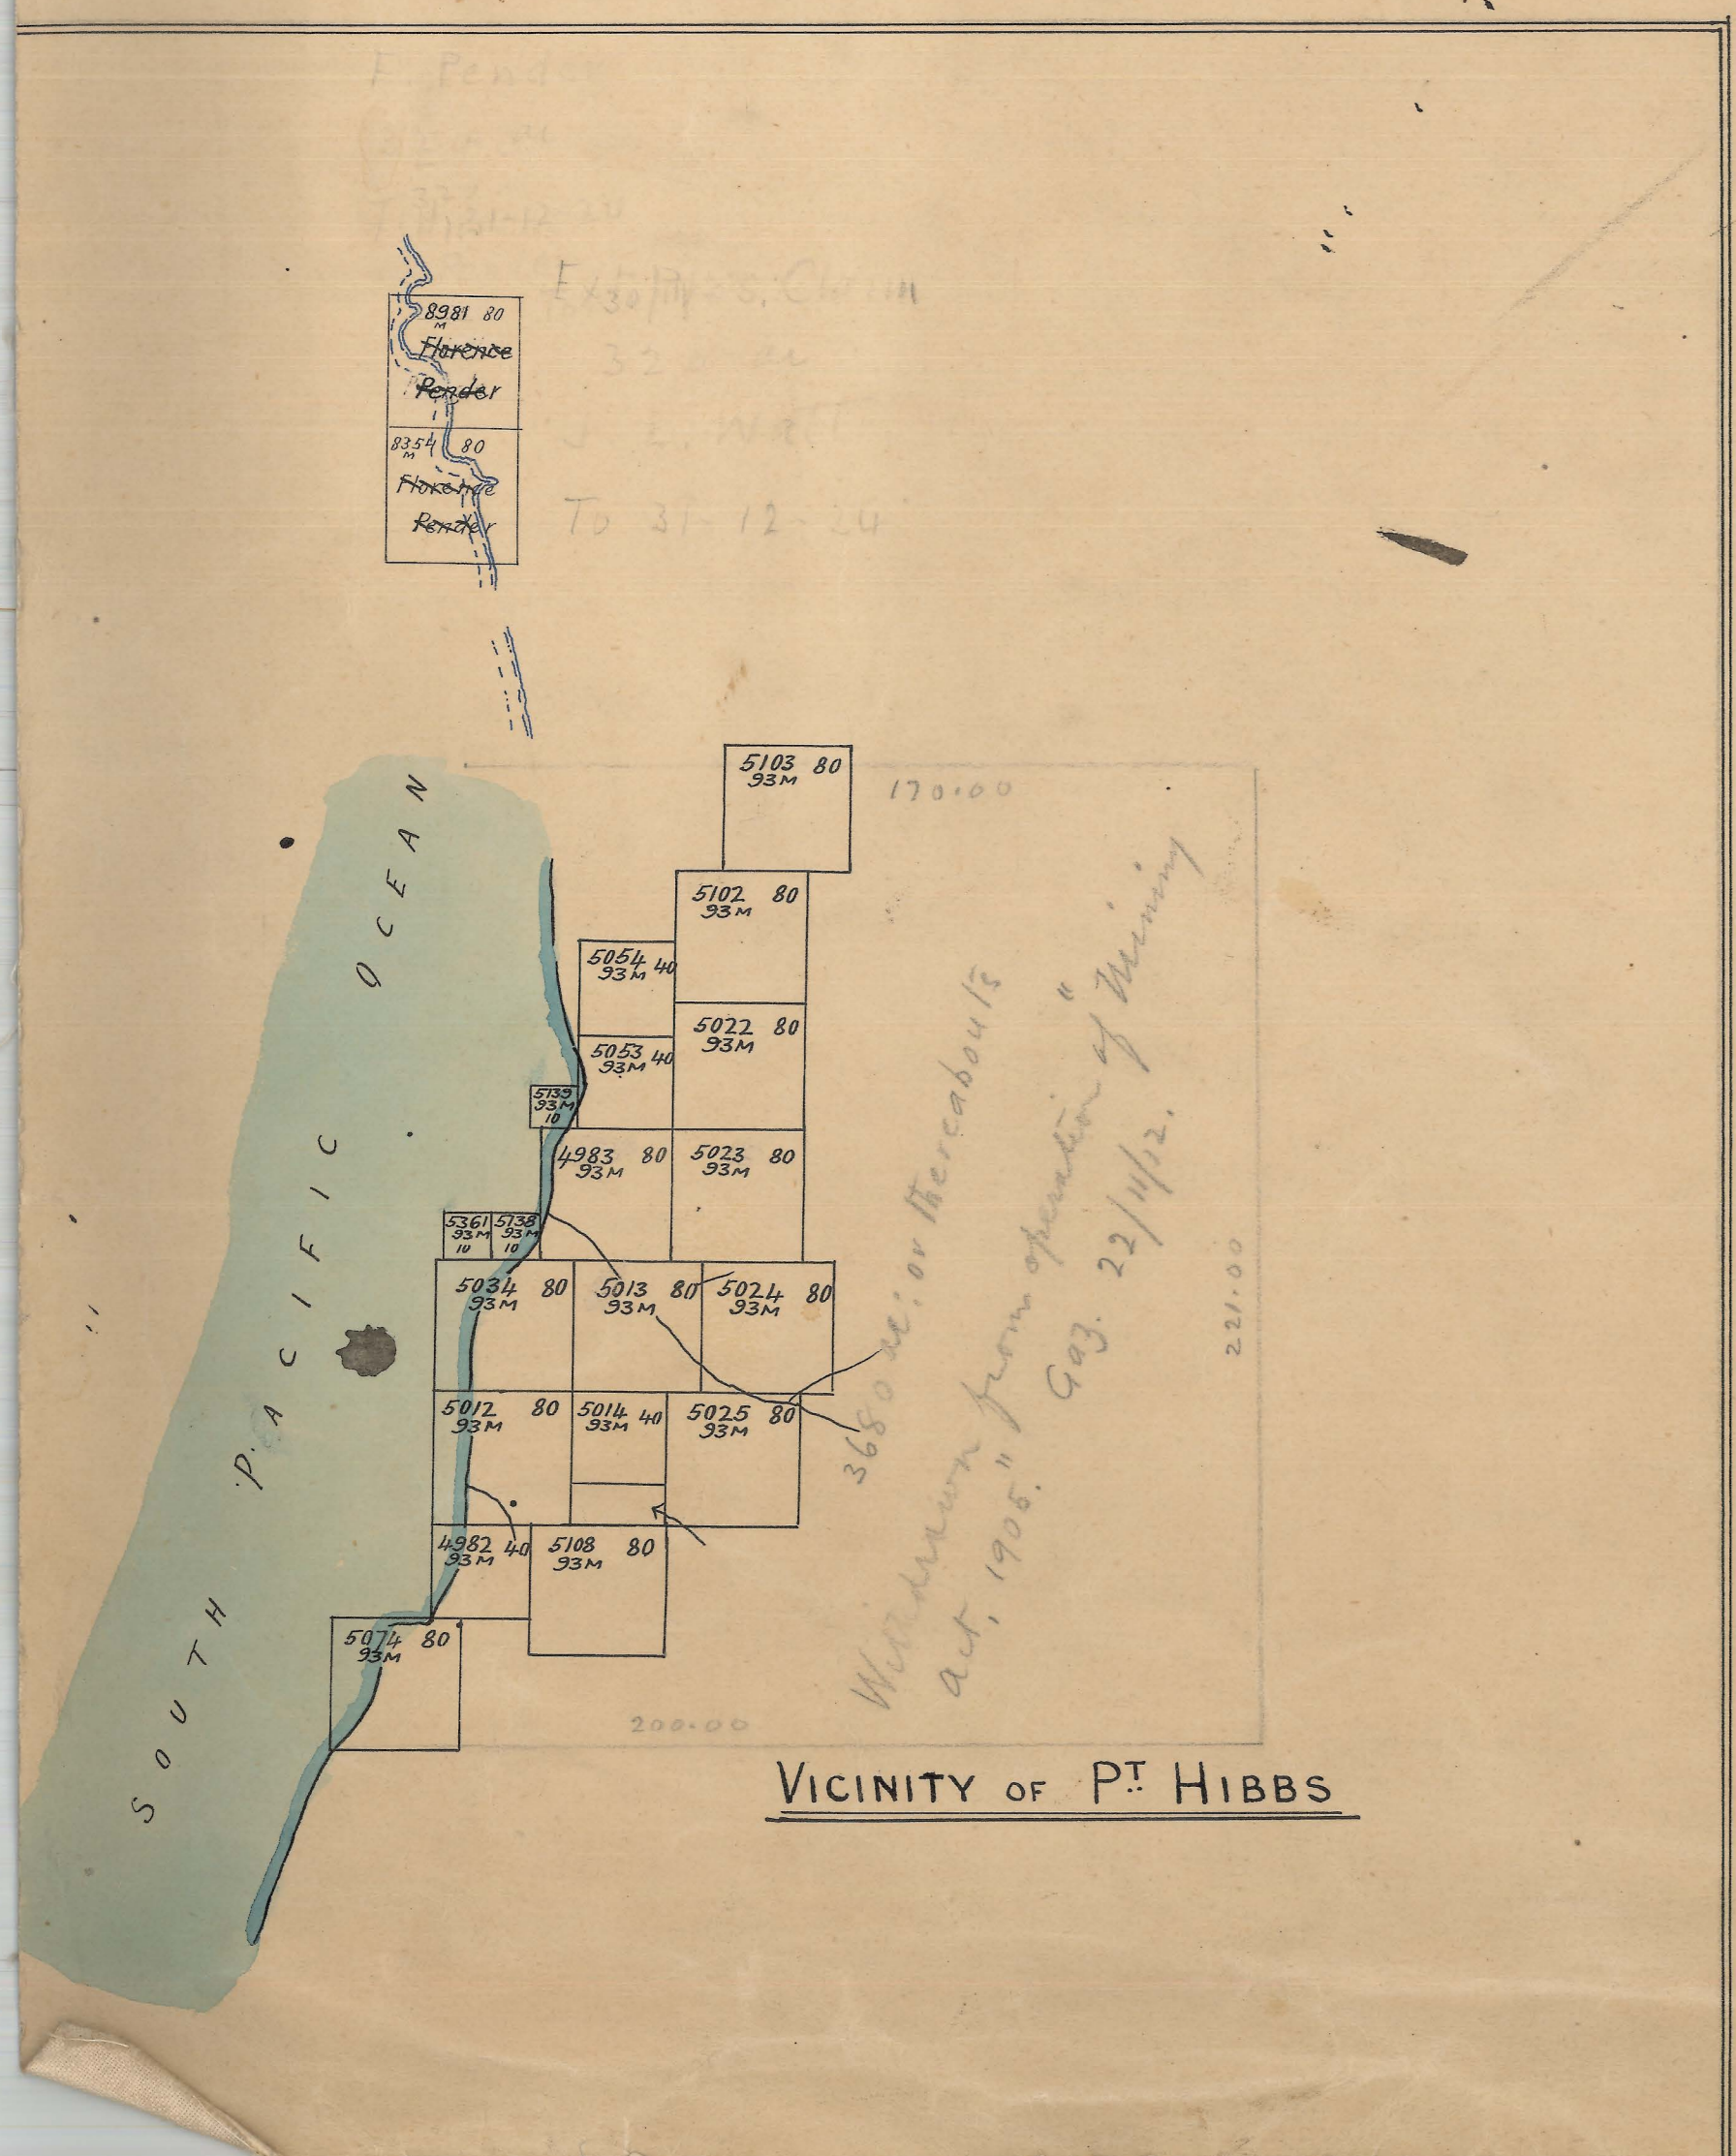

MACQUARIE HA

MACQUARIE HARBOUR

78 L.S. 480 ac.
 R. [unclear]
 W. [unclear]

Kelly's Basin

PHILIP IS^d

Gould's Pt

Soldiers Cove

SARAH IS^d

GORDON RIVER

Burdies Inlet

40000 ac
 Exempt from the Operations
 of the Mining Act 1929 till 30-6-33

Gaz 24/1/33.

SCALE 2 INCHES TO ONE MILE

Corrected to date 6.8.10

Edt Pros Claim
 320 ac.
 A.V Chester
 till 11/10/29
 Edt Pros Claim
 320 ac.
 H.D Stewart
 till 11/10/29

(See South Sketch for full area)

MACQUARIE HARBOUR

VICINITY OF PT HIBBS

36000 ac. or thereabouts
 Act. 1925. Gaz. 22/1/32.