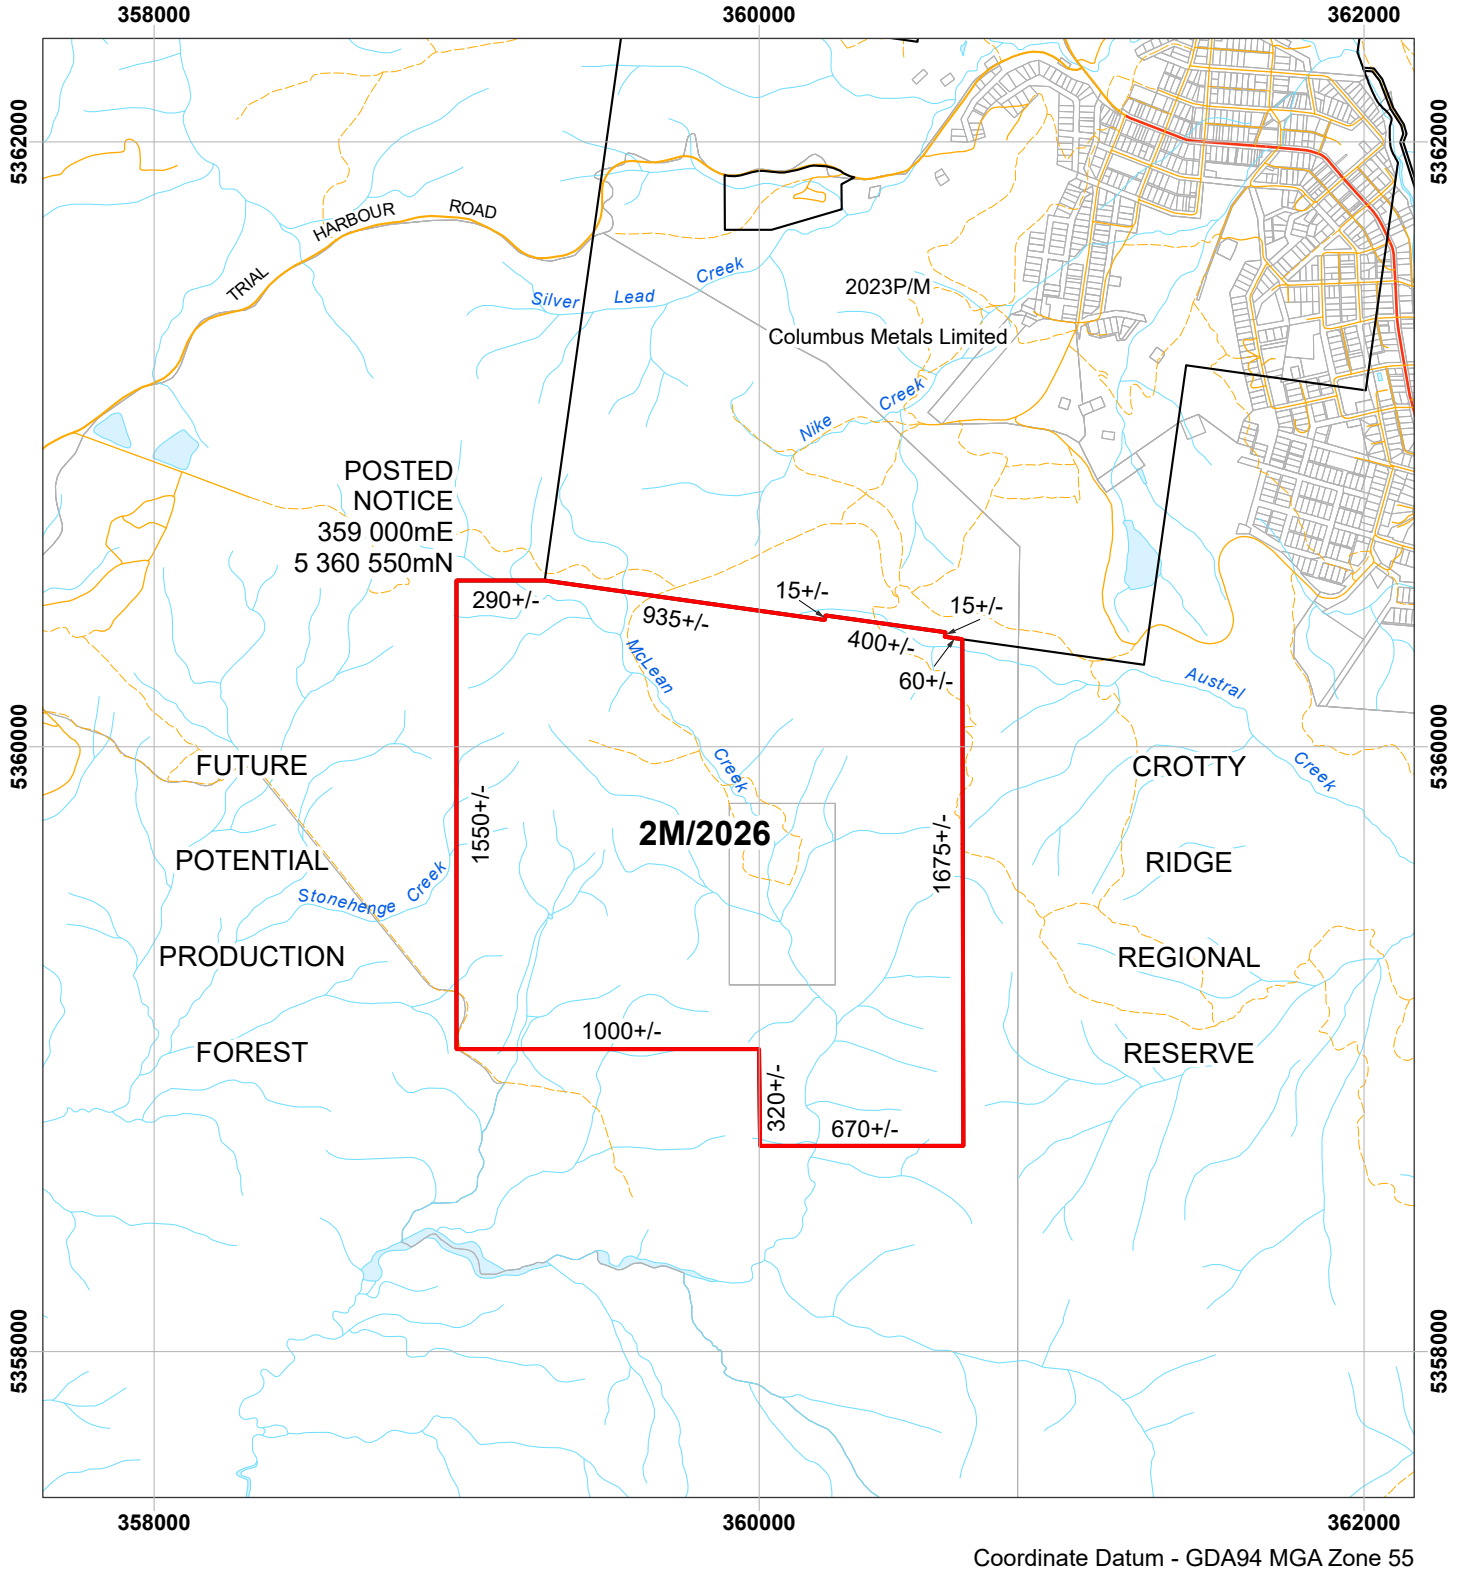

PLAN SUBJECT TO SURVEY

Coordinate Datum - GDA94 MGA Zone 55

MUNICIPALITY:	WEST COAST	SCALE:	1:25,000
VICINITY:	ZEEHAN	AREA:	269 ha
MAP:	DUNDAS , TRIAL , OCEANA , HEEMSKIRK 1:25 000	DATE:	10/04/2026
APPLICANT:	COLUMBUS METALS LIMITED	2M/2026	
COMPILED FROM:	N/A		

 LAND DEMISED