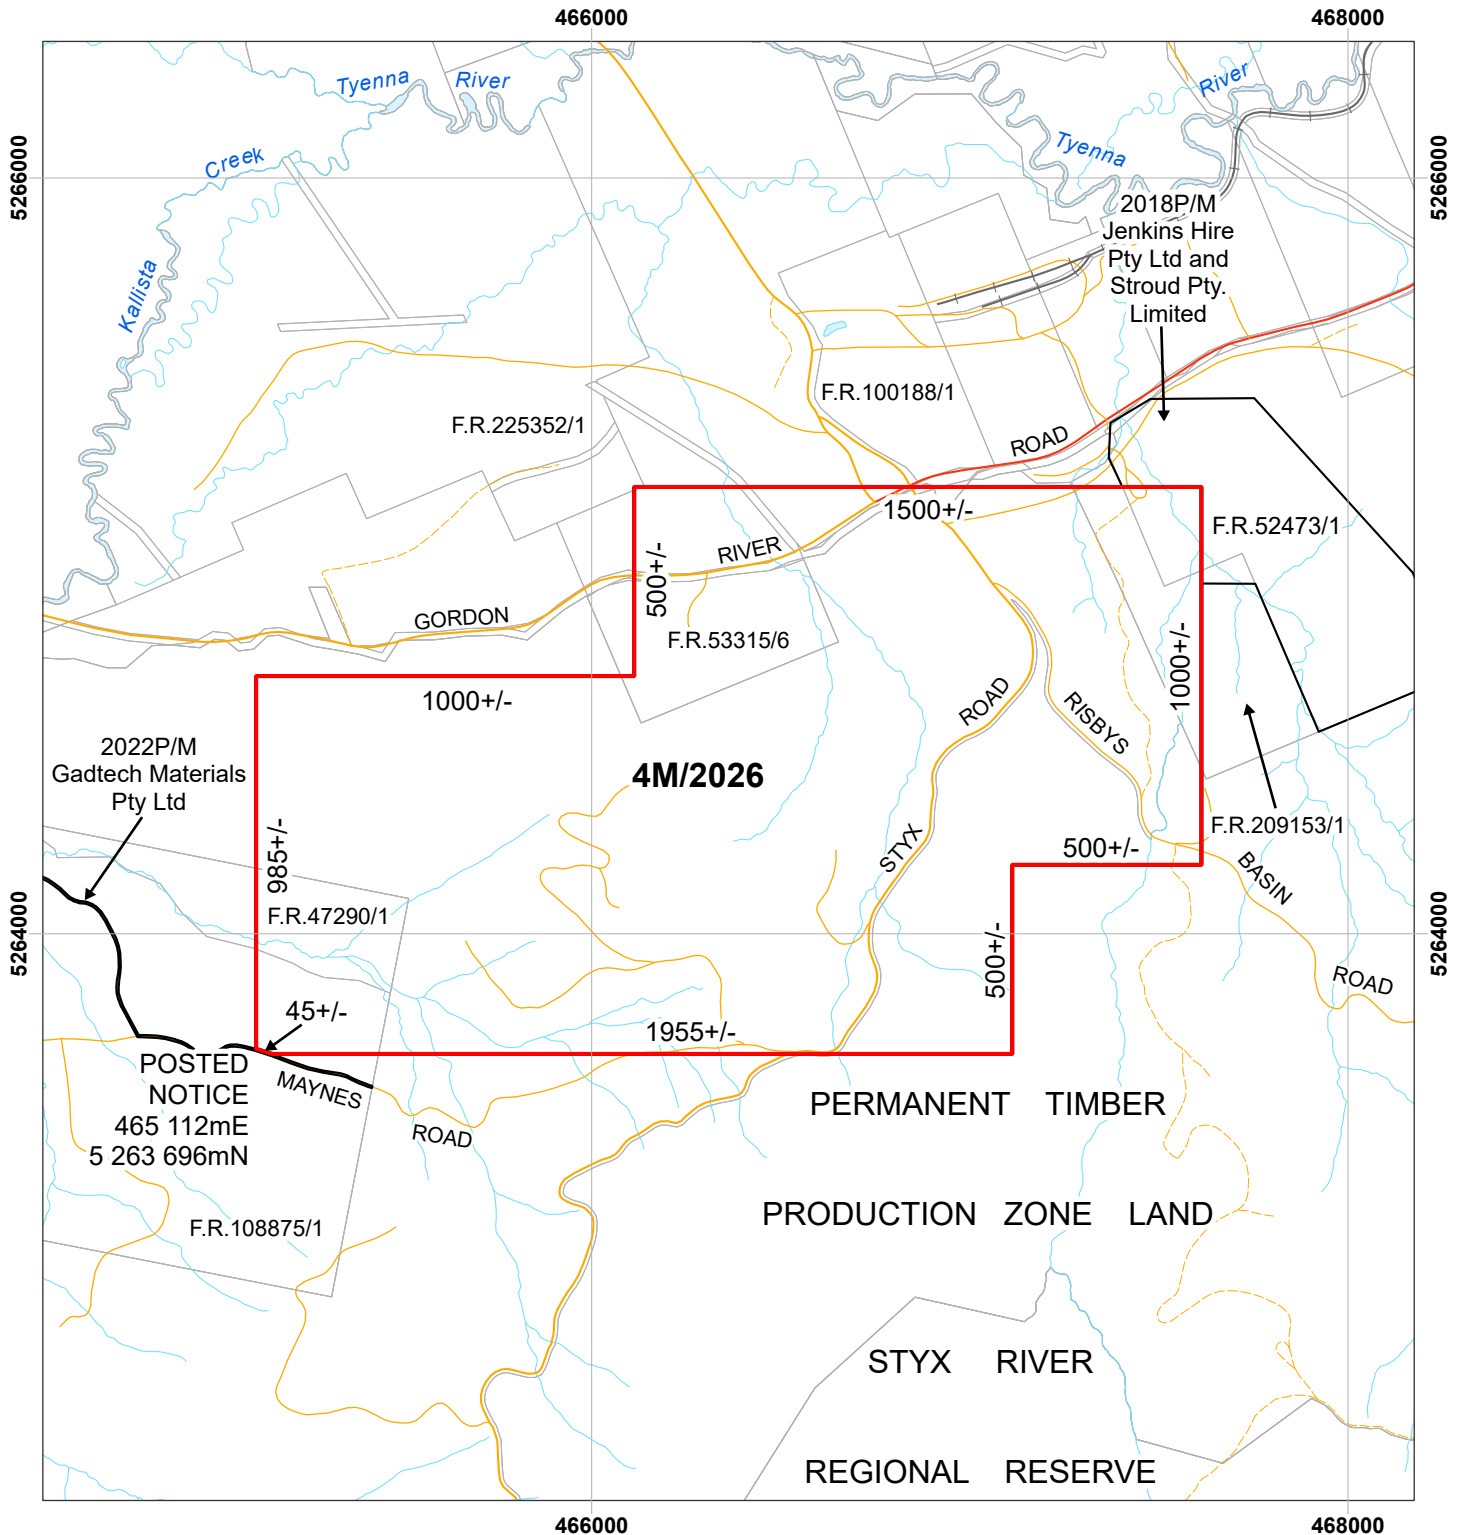

PLAN SUBJECT TO SURVEY

Coordinate Datum - GDA94 MGA Zone 55

MUNICIPALITY:	DERWENT VALLEY	SCALE:	1:20,000
VICINITY:	MAYDENA	AREA:	300 ha
MAP:	MAYDENA 1:25 000	DATE:	14/05/2026
APPLICANT:	MAYDENA SANDS PTY LTD	4M/2026	
COMPILED FROM:	N/A		

LAND DEMISED