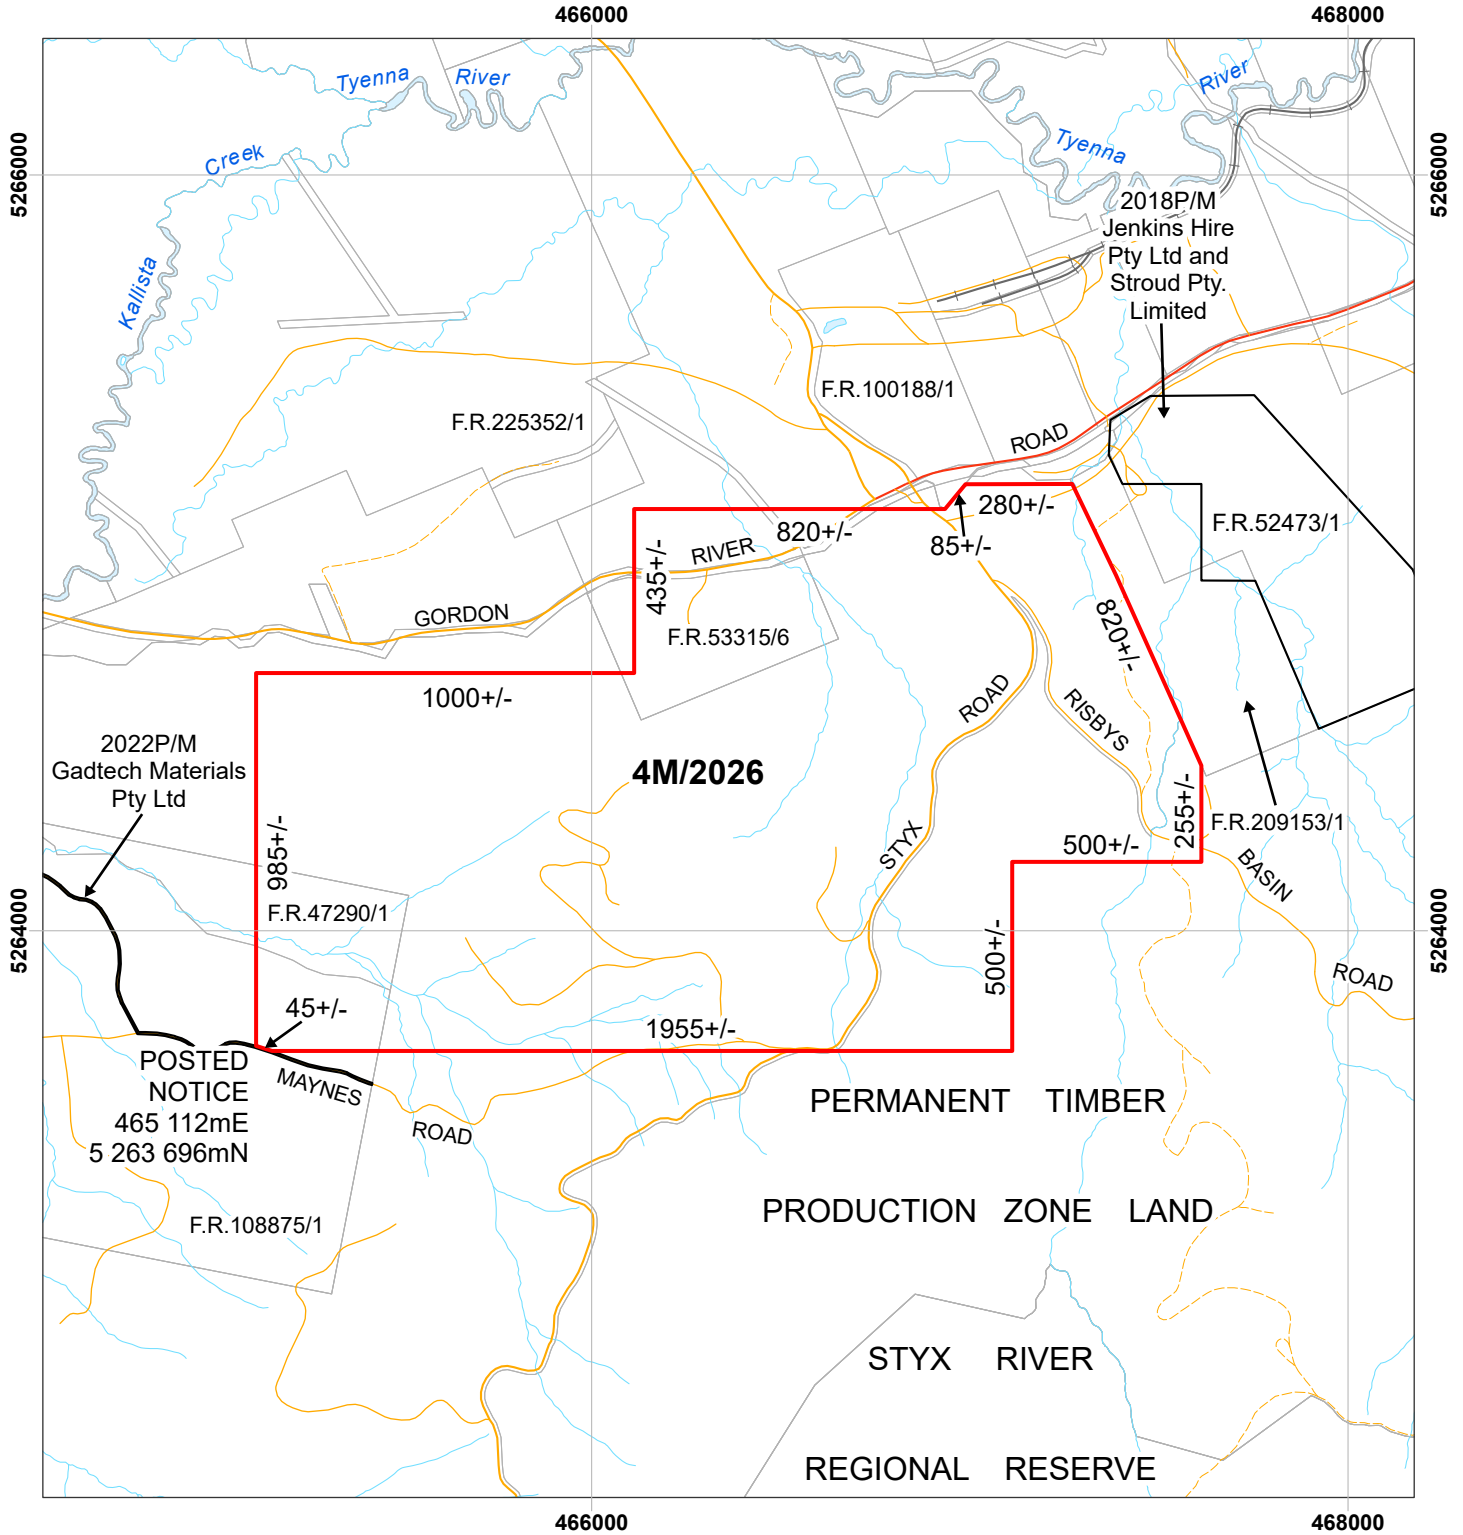

PLAN SUBJECT TO SURVEY

Coordinate Datum - GDA94 MGA Zone 55

MUNICIPALITY:	DERWENT VALLEY	SCALE:	1:20,000
VICINITY:	MAYDNA	AREA:	282 ha
MAP:	MAYDNA 1:25 000	DATE:	20/05/2026
APPLICANT:	MAYDNA SANDS PTY LTD	4M/2026	
COMPILED FROM:	N/A		