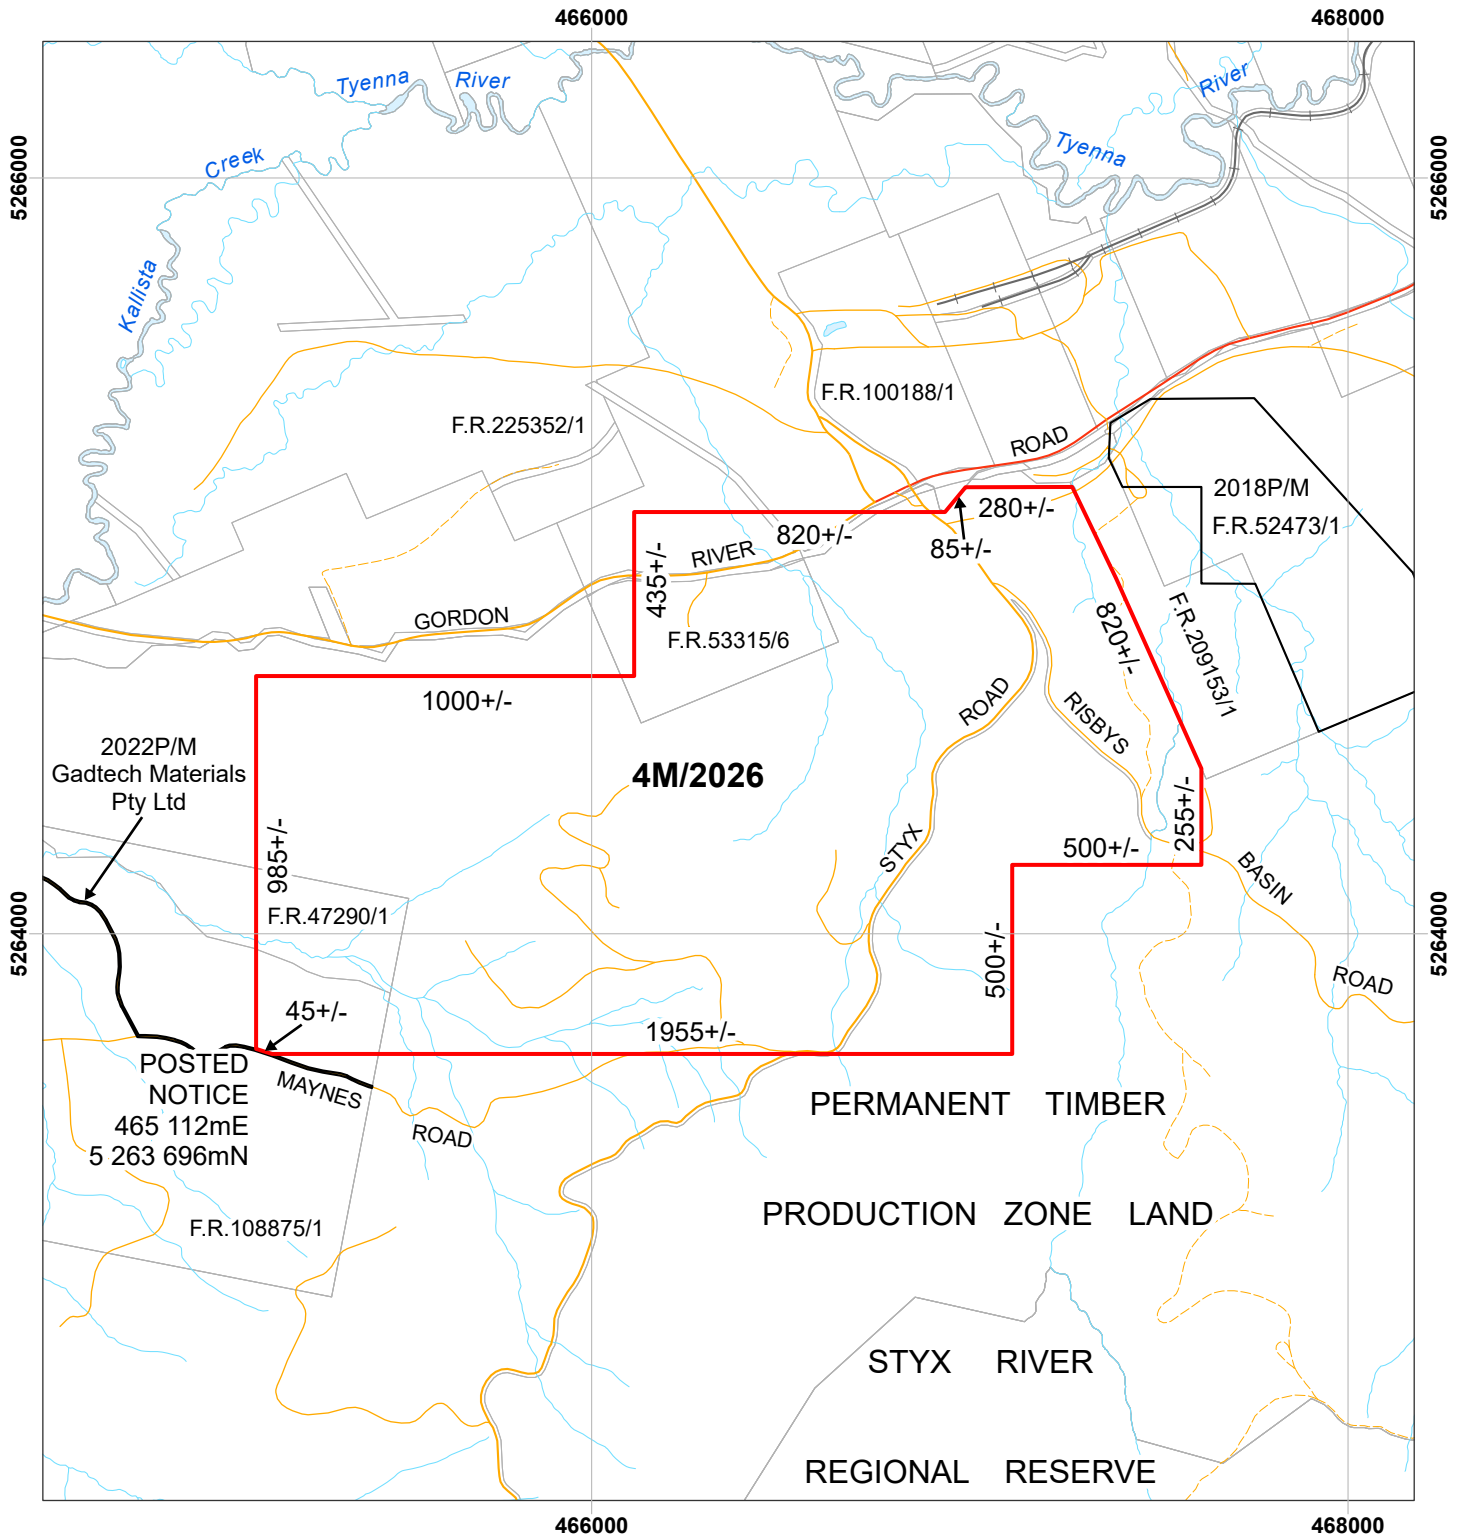

PLAN SUBJECT TO SURVEY

Coordinate Datum - GDA94 MGA Zone 55

MUNICIPALITY:	DERWENT VALLEY	SCALE:	1:20,000
VICINITY:	MAYDENA	AREA:	282 ha
MAP:	MAYDENA 1:25 000	DATE:	3/06/2026
APPLICANT:	MAYDENA SANDS PTY LTD	2165P/M	
COMPILED FROM:	N/A		

 LAND DEMISED