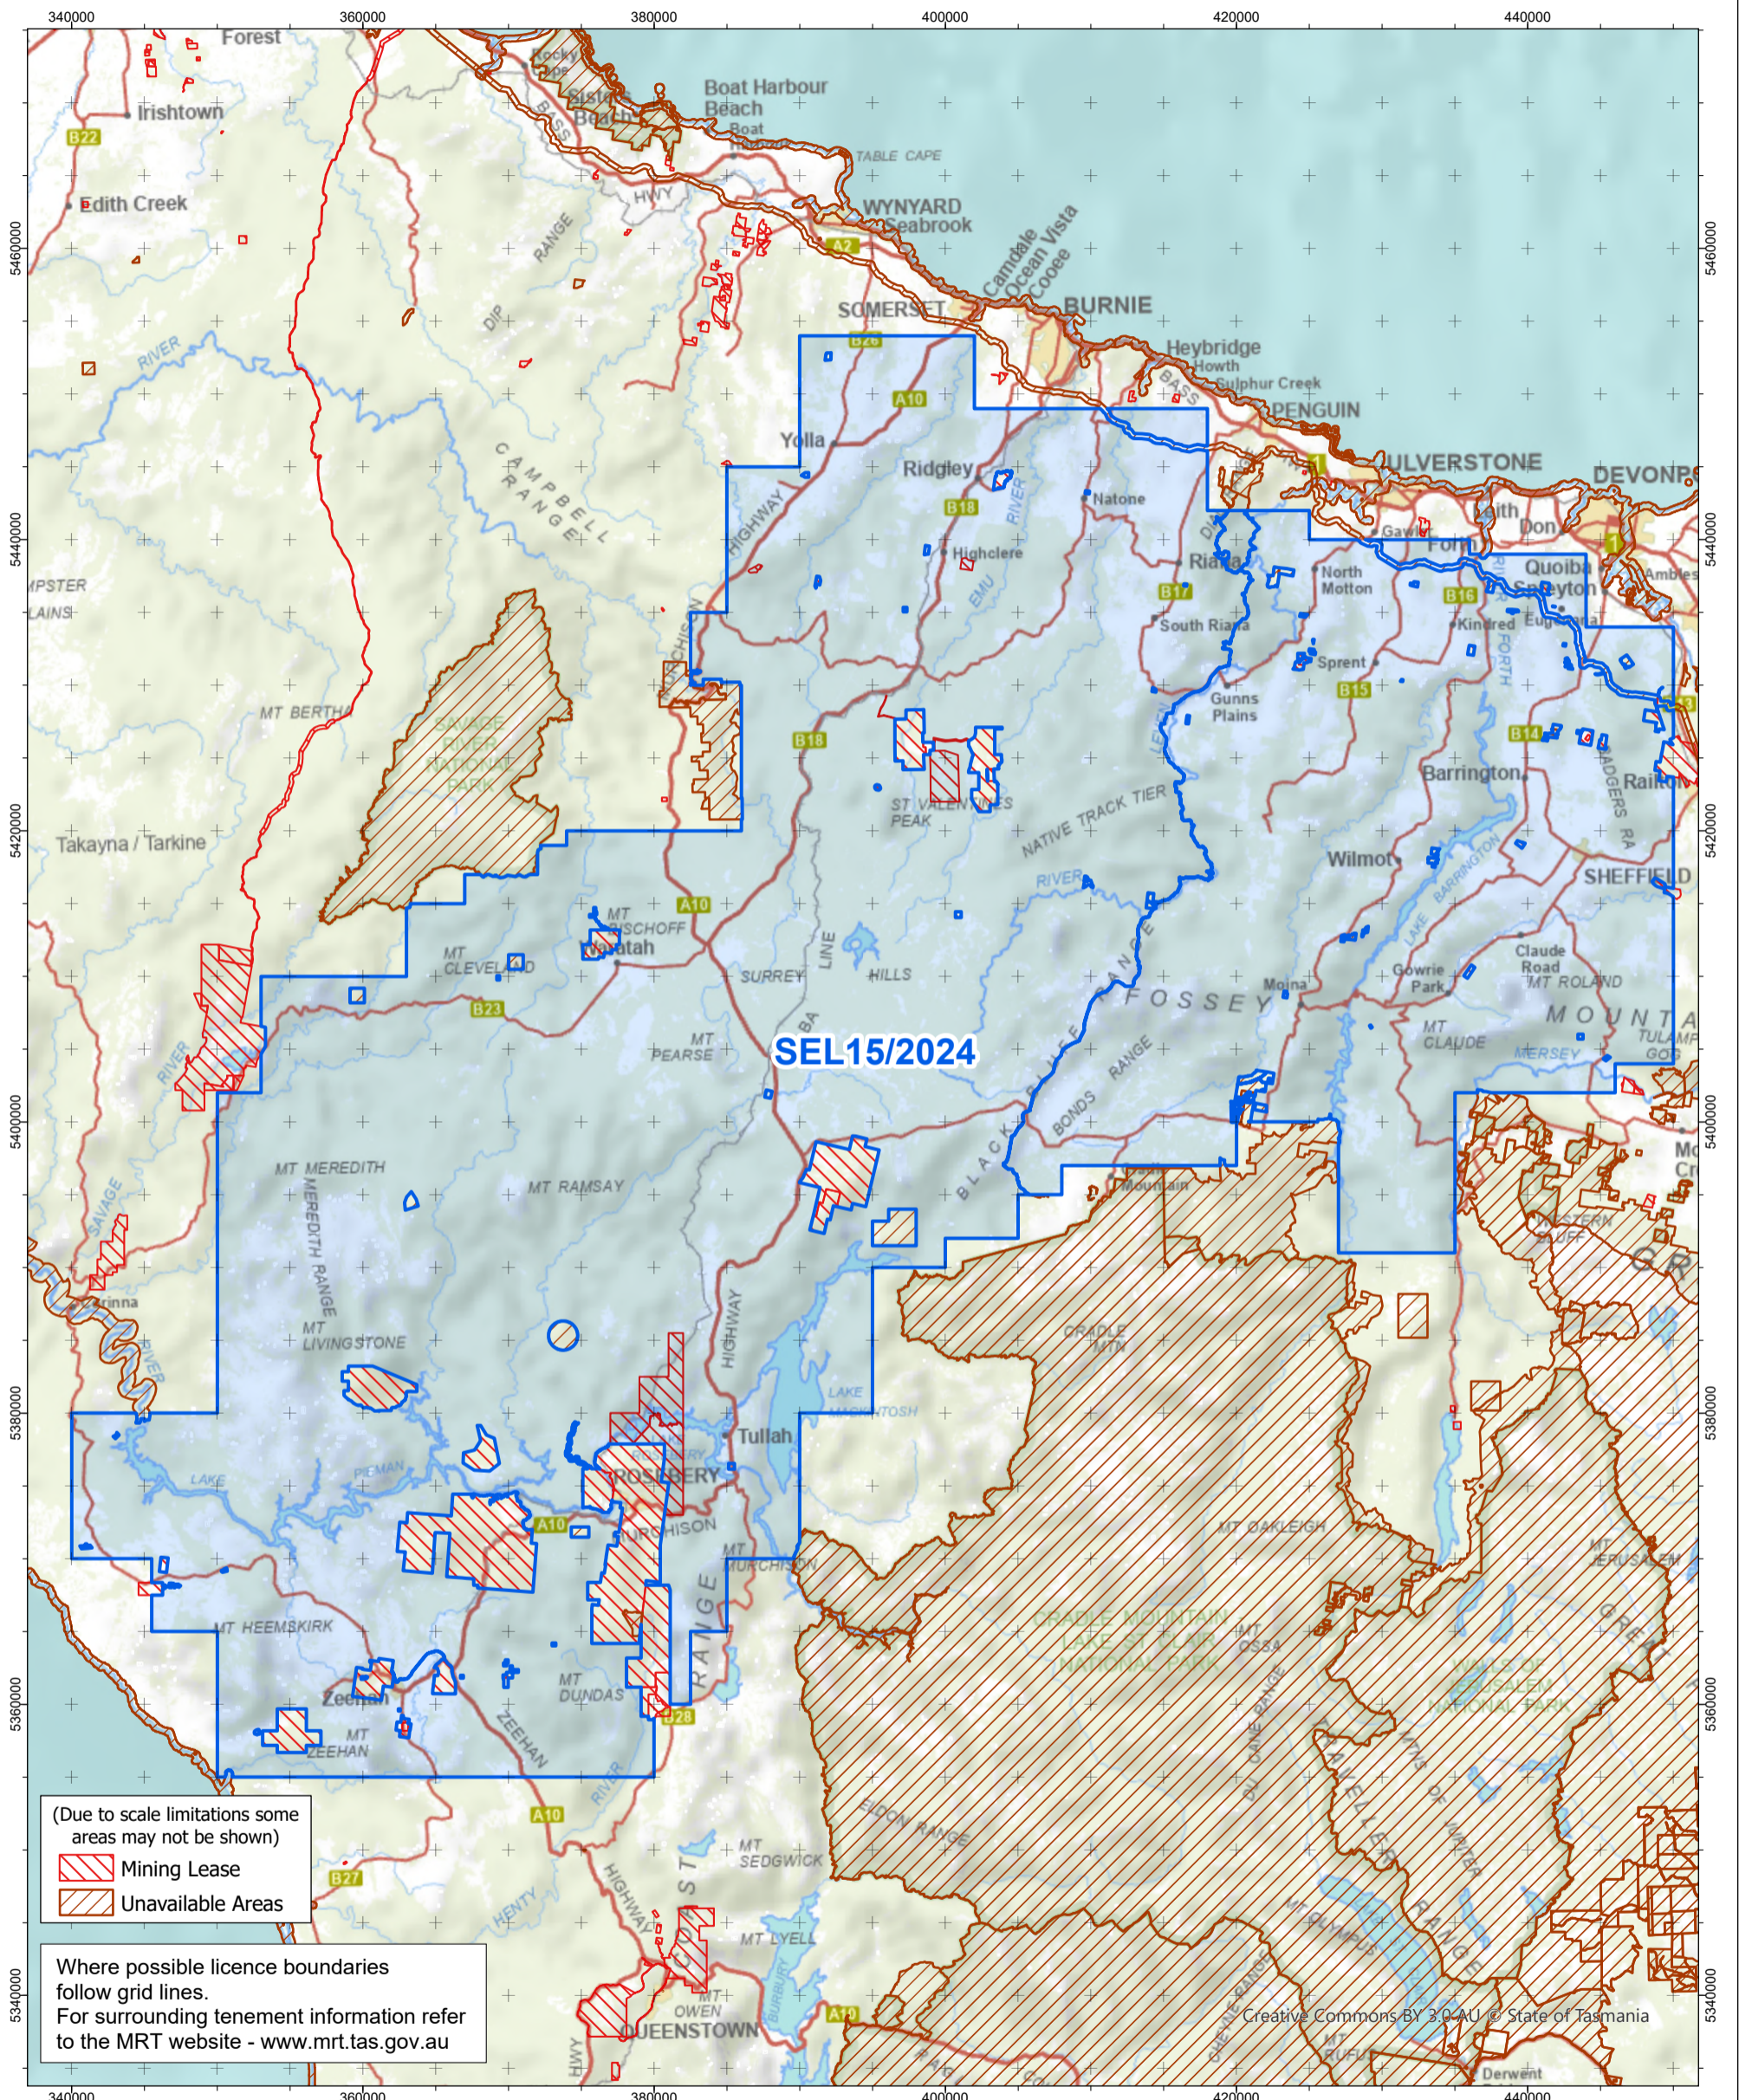

Department of State Growth

MINERAL RESOURCES TASMANIA

(Due to scale limitations some areas may not be shown)

- Mining Lease
- Unavailable Areas

Where possible licence boundaries follow grid lines.
For surrounding tenement information refer to the MRT website - www.mrt.tas.gov.au

SEL15/2024 5257km² (Category 6 Minerals)
Vicinity of Waratah
Solution Energy Pty Ltd

1:450,000

Coordinate Datum - GDA94 MGA Zone 55

Base image by TASMAR
(www.tasmap.tas.gov.au)
© State of Tasmania

1/04/2026